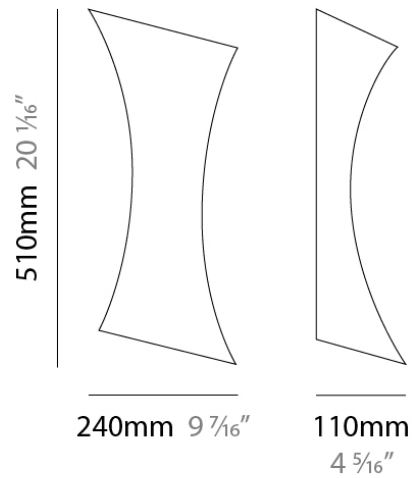

TWISTER SURFACE

D83001

GENERAL

Series: Twister
Brand: Panzeri
Division: Design
Mounting Type: Surface
Mounting Location: Wall
Subcategory: Ambient

PHYSICAL

Shape: Abstract
Length (mm): 240
Length (in): 9 ⁷/₁₆"
Height (mm): 510
Height (in): 20 ³/₁₆"
Extension (mm): 110
Extension (in): 4 ⁷/₁₆"
Light Distribution: Direct / Indirect
Weight (kg): 1.22
Weight (lbs): 2.68
Diffuser: Matte White Blown Glass
Fixture Finish: TIM
Fixture Material: Metal

ELECTRICAL

Number of Lamps: 2
Lamp Type: LED Retrofit
Bulb Included: Bulb Not Included
Total Output Wattage (W): 30
Max. Wattage Per Lamp (W): 15
Lamp Base: E26
Input Voltage (V): 120
Upon Request: 277Vac / GU24

LED

OPTICAL

RATINGS AND CERTIFICATIONS

Certified By: CSA Certified to UL and CSA Standards
IP rating: IP20

PROJECT	_____
TYPE	_____
NOTES	_____
QUANTITY	_____
DATE	_____