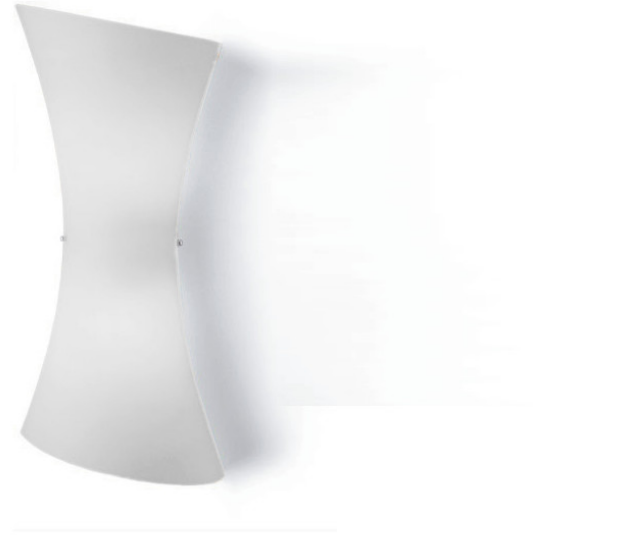

TWISTER SURFACE

D83001

GENERAL

Series: Twister
Brand: Panzeri
Division: Design
Mounting Type: Surface
Mounting Location: Wall
Subcategory: Ambient

PHYSICAL

Shape: Abstract
Length (mm): 240
Length (in): 9 ⁷/₁₆"
Height (mm): 510
Height (in): 20 ³/₁₆"
Extension (mm): 110
Extension (in): 4 ⁷/₁₆"
Light Distribution: Direct / Indirect
Weight (kg): 1.22
Weight (lbs): 2.68
Diffuser: Matte White Blown Glass
Fixture Finish: TIM
Fixture Material: Metal

ELECTRICAL

Number of Lamps: 2
Lamp Type: LED Retrofit
Bulb Included: Bulb Not Included
Total Output Wattage (W): 30
Max. Wattage Per Lamp (W): 15
Lamp Base: E26
Input Voltage (V): 120
Upon Request: 277Vac / GU24

LED

OPTICAL

RATINGS AND CERTIFICATIONS

Certified By: CSA Certified to UL and CSA Standards
IP rating: IP20

PROJECT	_____
TYPE	_____
NOTES	_____
QUANTITY	_____
DATE	_____