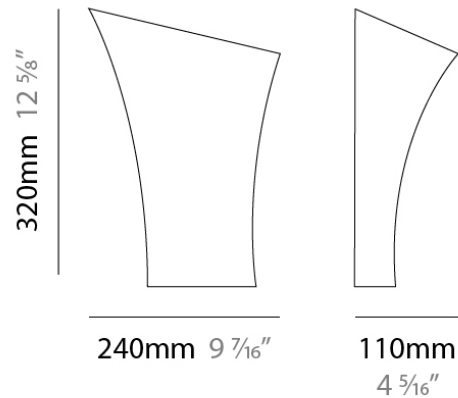

TWISTER SURFACE

D83000

GENERAL

Series: Twister
Brand: Panzeri
Division: Design
Mounting Type: Surface
Mounting Location: Wall
Subcategory: Sconce

PHYSICAL

Shape: Abstract
Length (mm): 240
Length (in): 9 1/2
Width (mm): 240
Width (in): 9 7/8
Height (mm): 320
Height (in): 12 5/8
Extension (mm): 110
Extension (in): 4 5/16
Light Distribution: Direct / Indirect
Weight (kg): 0.90
Weight (lbs): 1.98
Diffuser: Matte White Blown Glass
Fixture Finish: TIM
Fixture Material: Metal

ELECTRICAL

Number of Lamps: 1
Lamp Type: LED Retrofit / CFL
Bulb Included: Bulb Not Included
Total Output Wattage (W): 18 / 23
Max. Wattage Per Lamp (W): 18 / 23
Lamp Base: E26
Input Voltage (V): 120
Upon Request: 277Vac / GU24

LED

OPTICAL

RATINGS AND CERTIFICATIONS

Certified By: CSA Certified to UL and CSA Standards
IP rating: IP20